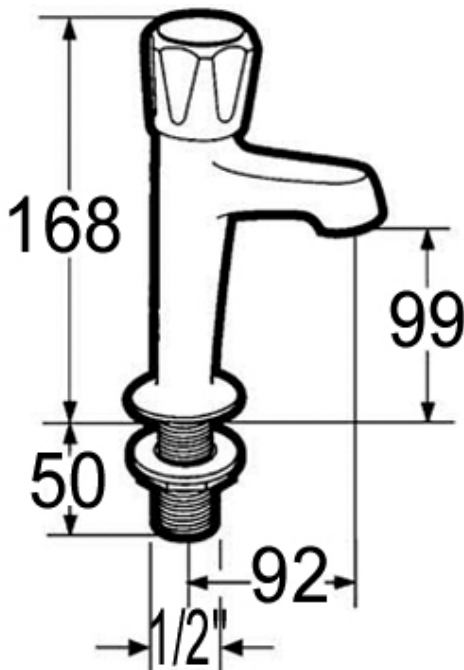

MODEL:

P502

Pegler Yorkshire

Deck mounted 1/2-inch Dome head sink taps.

Brand: Pegler Yorkshire.

Tap type: Sink.

Mount: Deck mounted.

Hole: Single.

TECHNICAL INFORMATION

Connection(s): 1/2-inch.

Worktop hole: 25mm.

Recommended static water pressure range: 0.2-6 bar.

Recommended working temperature: up to 85°C.

MAINTENANCE & CLEANING

Cleaning chrome: Do not use abrasive, chlorine or acid-based cleaning products. Avoid contact with concentrated bleach. Clean with soapy water using a cloth or sponge.

Dimensions are in millimeters. If a CAD file is required please visit www.mechline.com.

MECHLINE DEVELOPMENTS LIMITED

Tel: +44 (0)1908 261511 | Email: info@mechline.com | Web: www.mechline.com